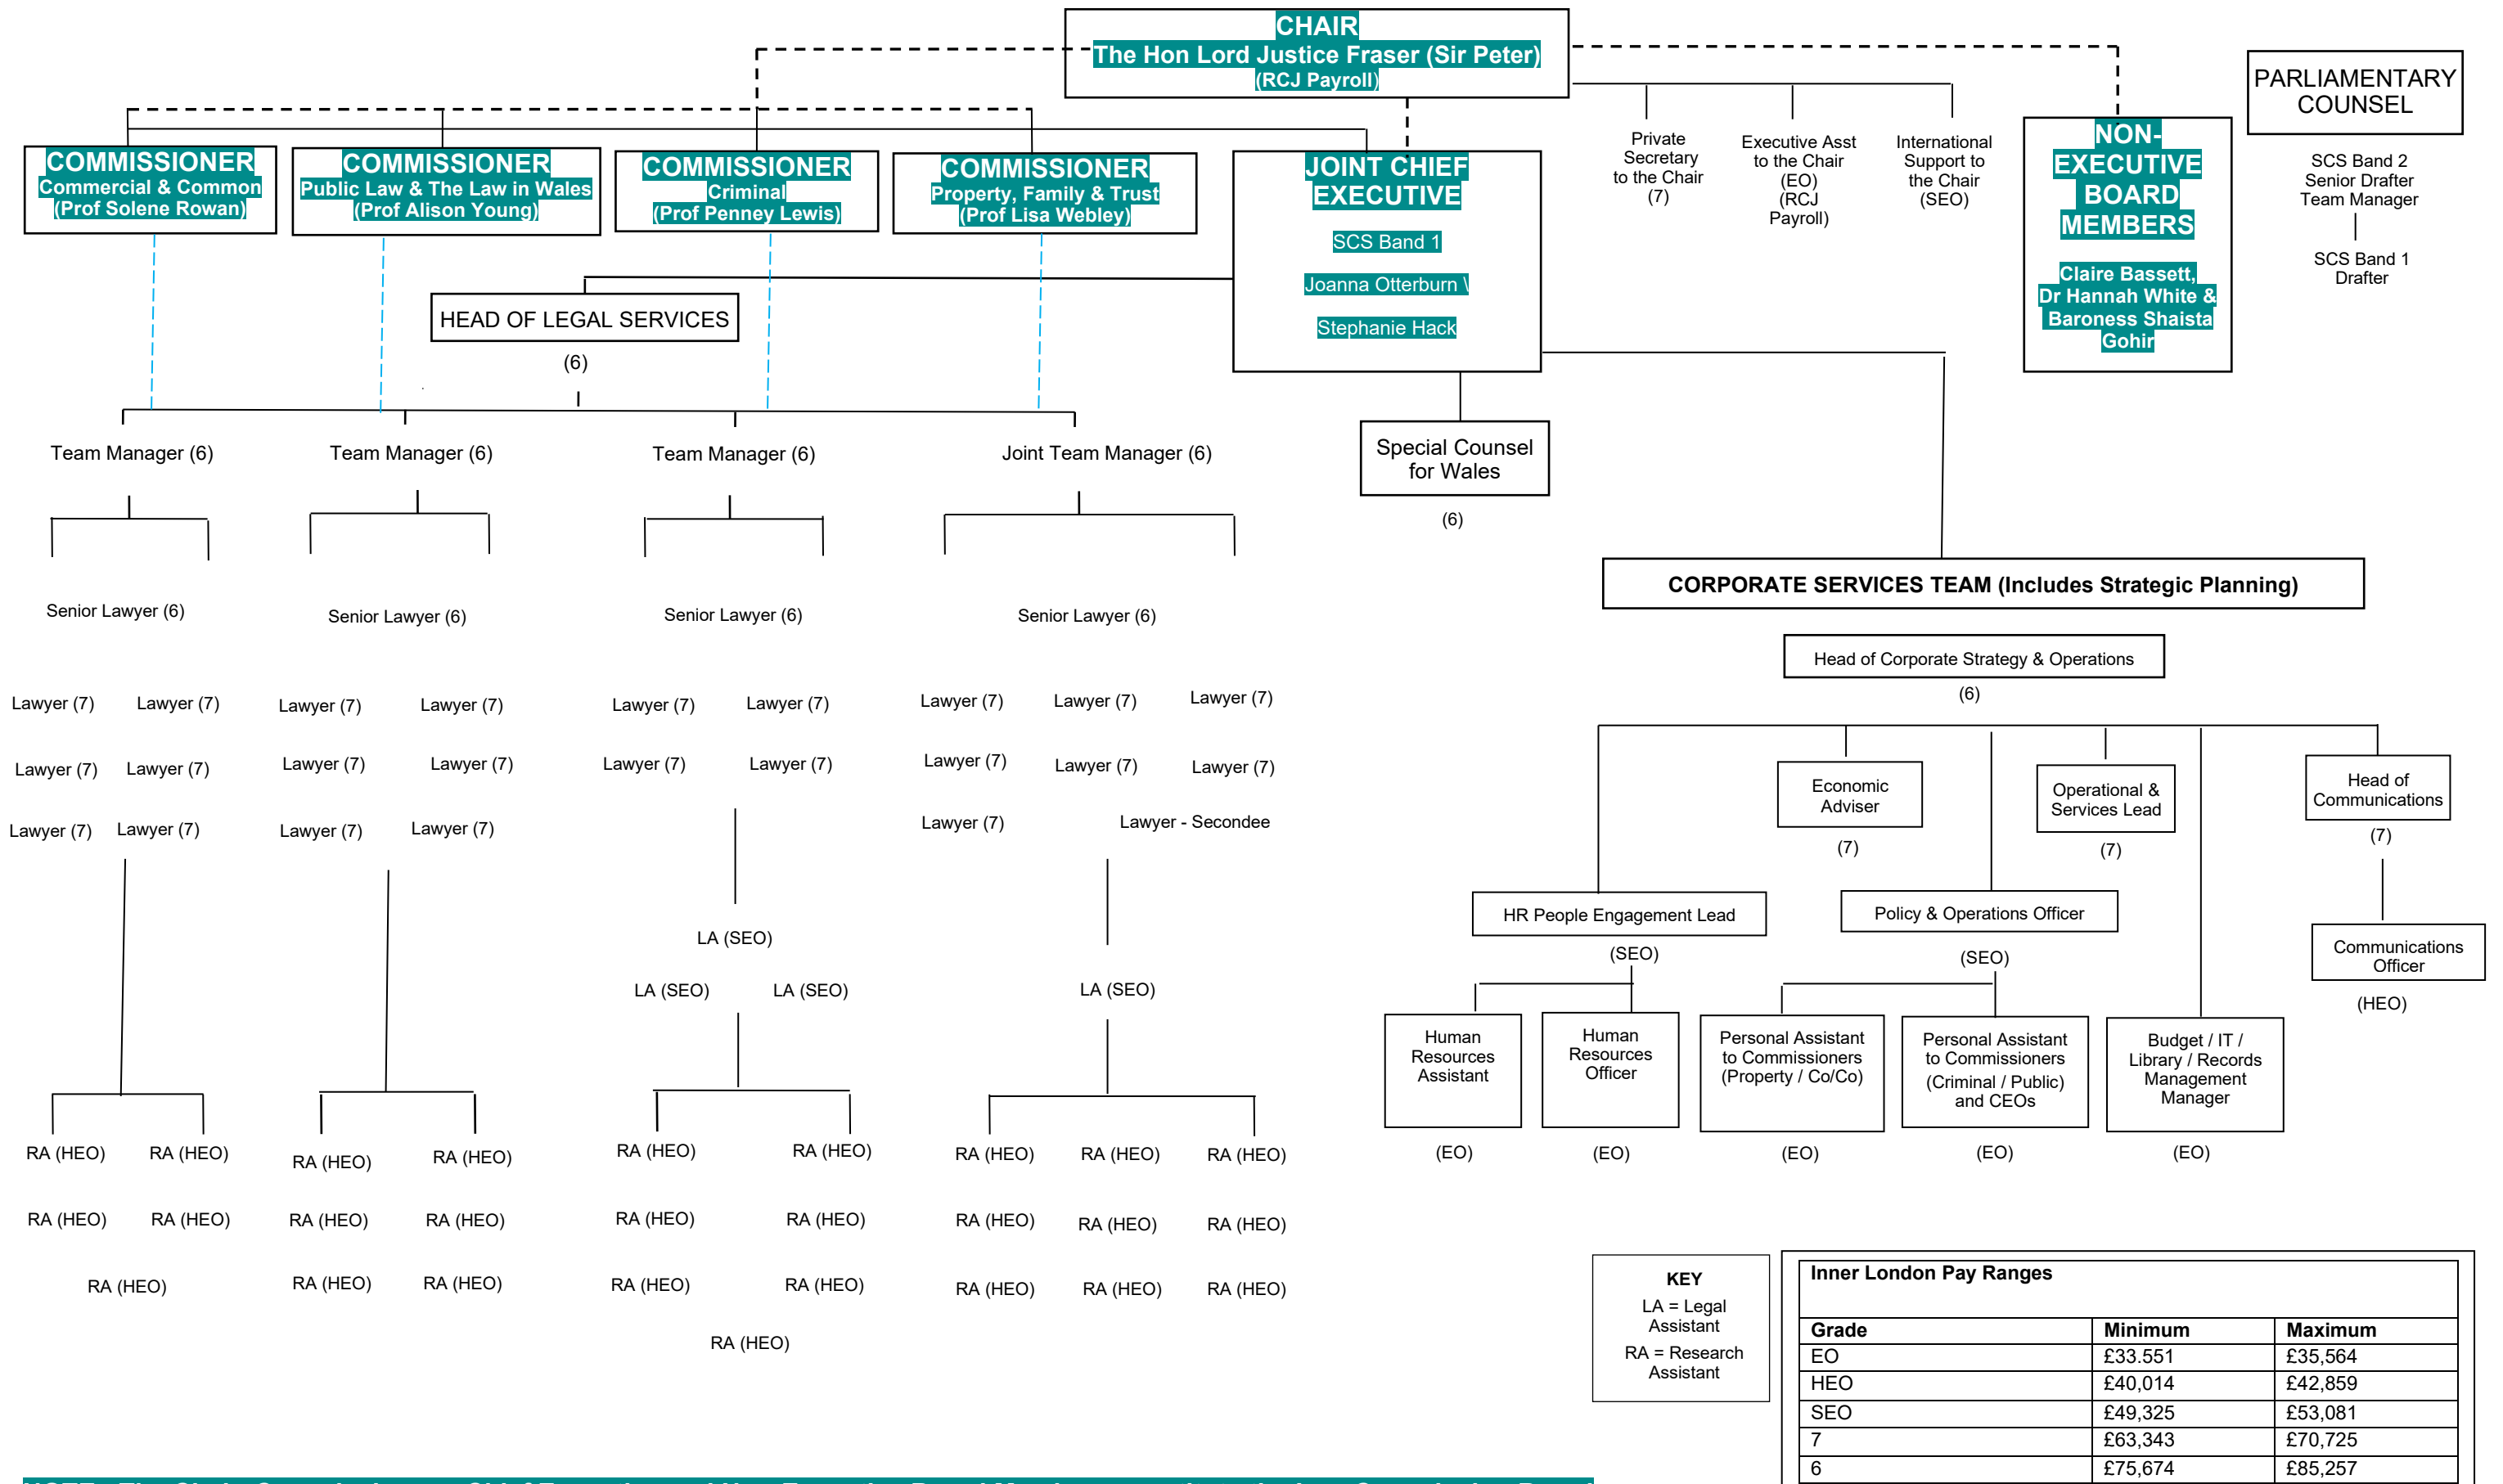

Law Commission Organisation Chart 2 (Senior Staff Names)

KEY
 LA = Legal Assistant
 RA = Research Assistant

Inner London Pay Ranges		
Grade	Minimum	Maximum
EO	£33,551	£35,564
HEO	£40,014	£42,859
SEO	£49,325	£53,081
7	£63,343	£70,725
6	£75,674	£85,257

NOTE - The Chair, Commissioners, Chief Executive and Non-Executive Board Members constitute the Law Commission Board