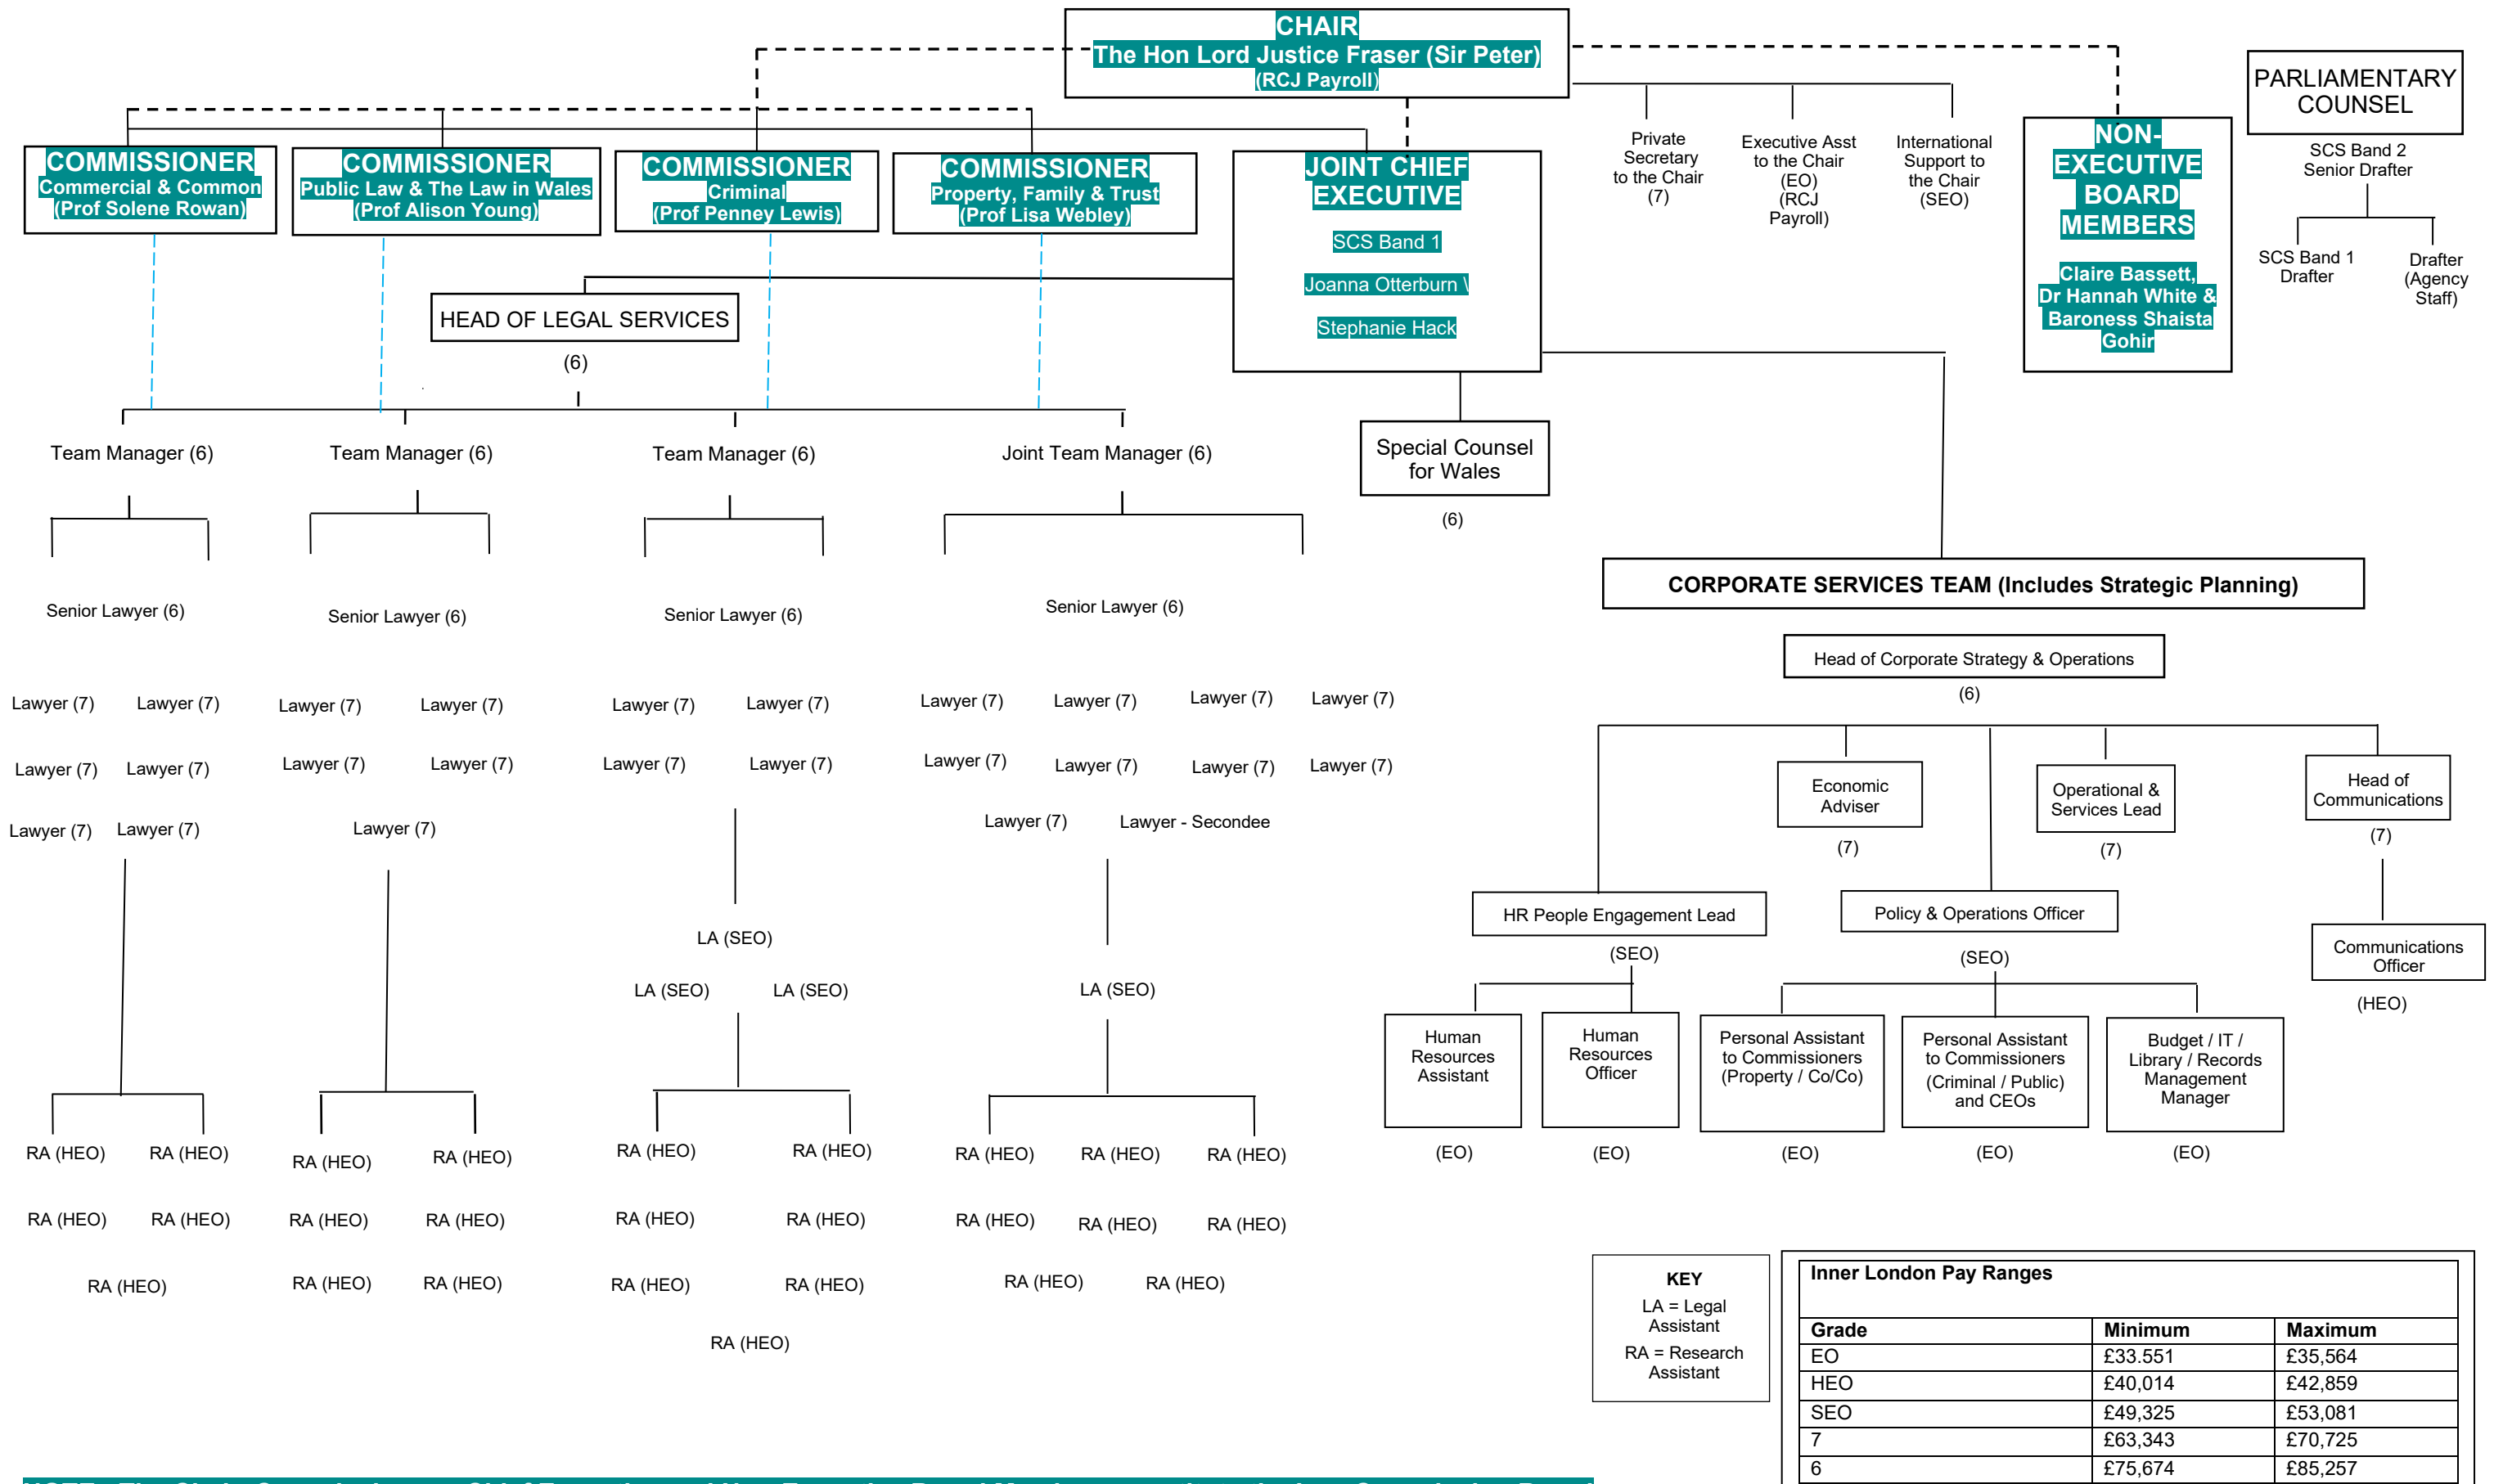

Law Commission Organisation Chart 2 (Senior Staff Names)

KEY
 LA = Legal Assistant
 RA = Research Assistant

Inner London Pay Ranges		
Grade	Minimum	Maximum
EO	£33,551	£35,564
HEO	£40,014	£42,859
SEO	£49,325	£53,081
7	£63,343	£70,725
6	£75,674	£85,257

NOTE - The Chair, Commissioners, Chief Executive and Non-Executive Board Members constitute the Law Commission Board