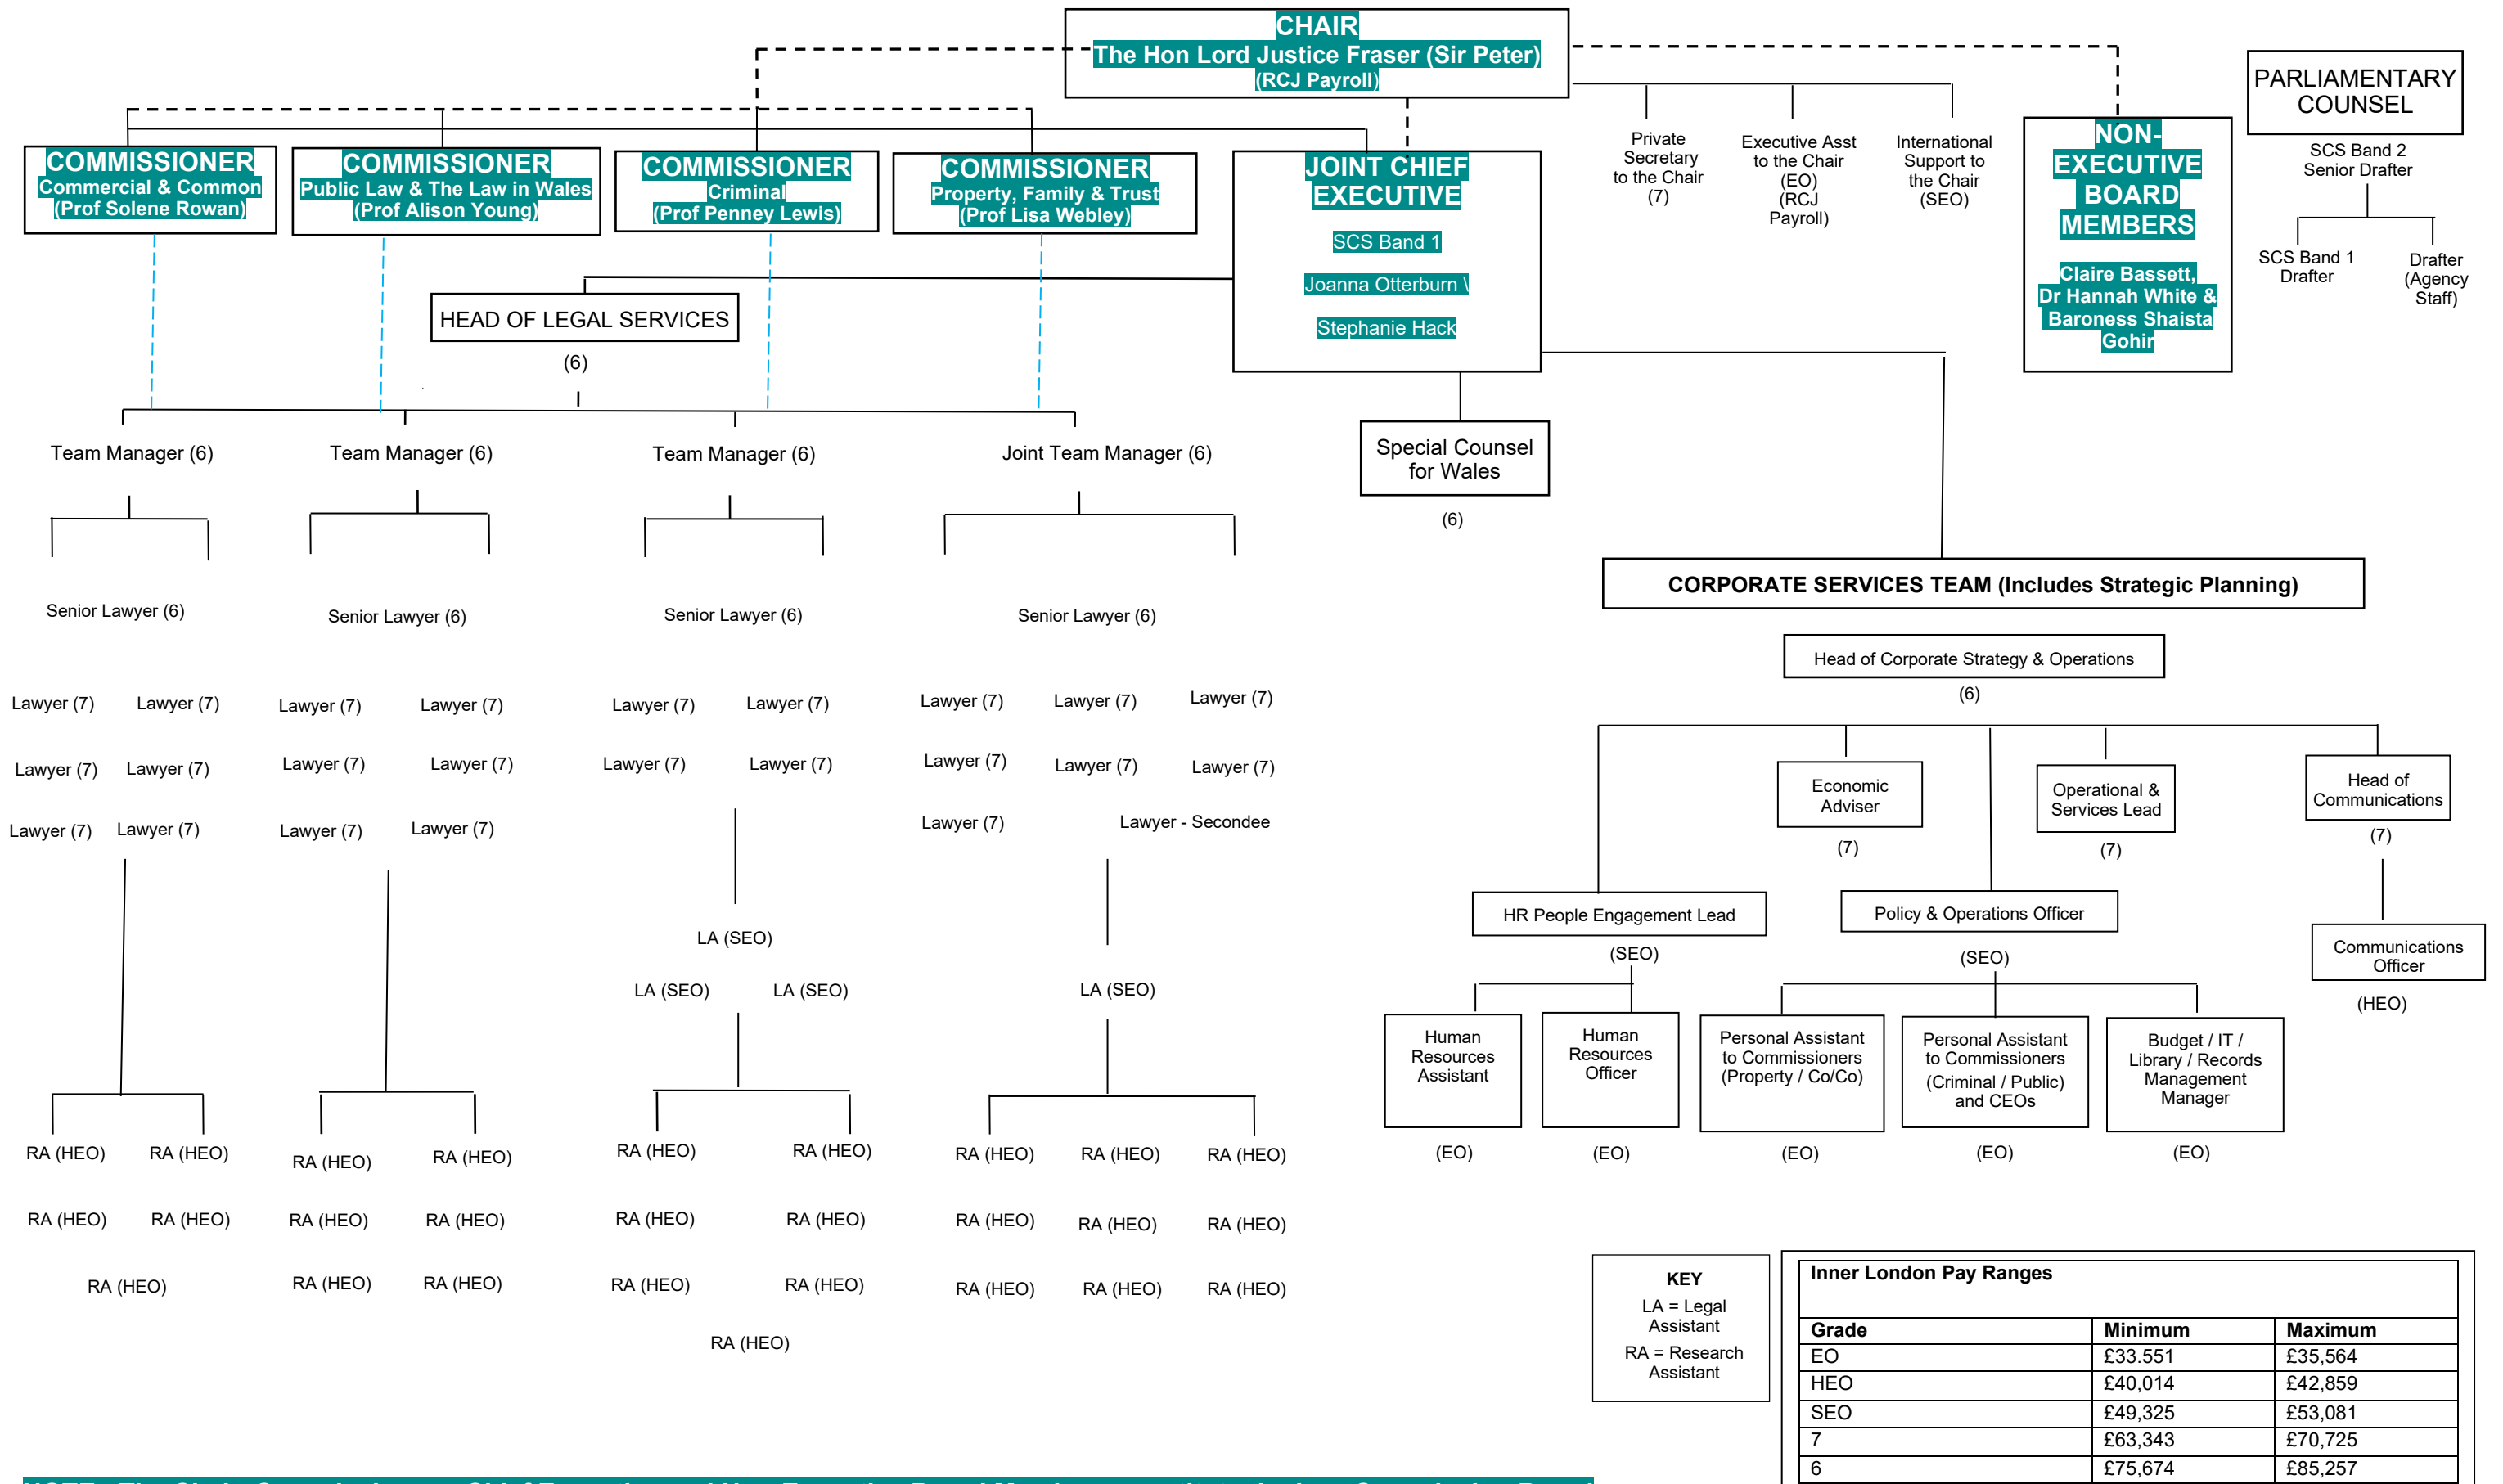

Law Commission Organisation Chart 2 (Senior Staff Names)

KEY

- LA = Legal Assistant
- RA = Research Assistant

Inner London Pay Ranges		
Grade	Minimum	Maximum
EO	£33,551	£35,564
HEO	£40,014	£42,859
SEO	£49,325	£53,081
7	£63,343	£70,725
6	£75,674	£85,257

NOTE - The Chair, Commissioners, Chief Executive and Non-Executive Board Members constitute the Law Commission Board